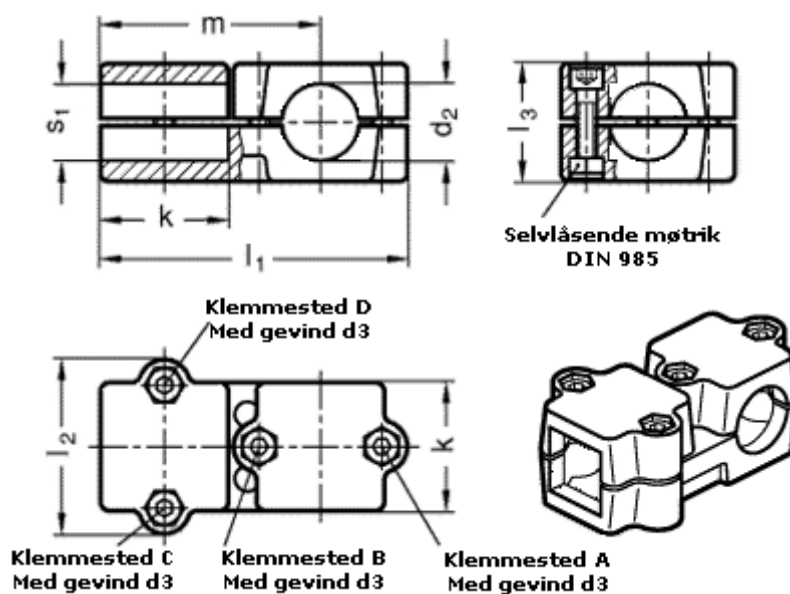

Article number: 20194B25V252BL

Description: E+G  
T-angel clamps GN194-B25-V25-2-BL

## Measures

d1 = 25  
d3 = M 8  
k = 50  
l1 = 120  
l2 = 68  
l3 = 46  
m = 85  
s2 = 25